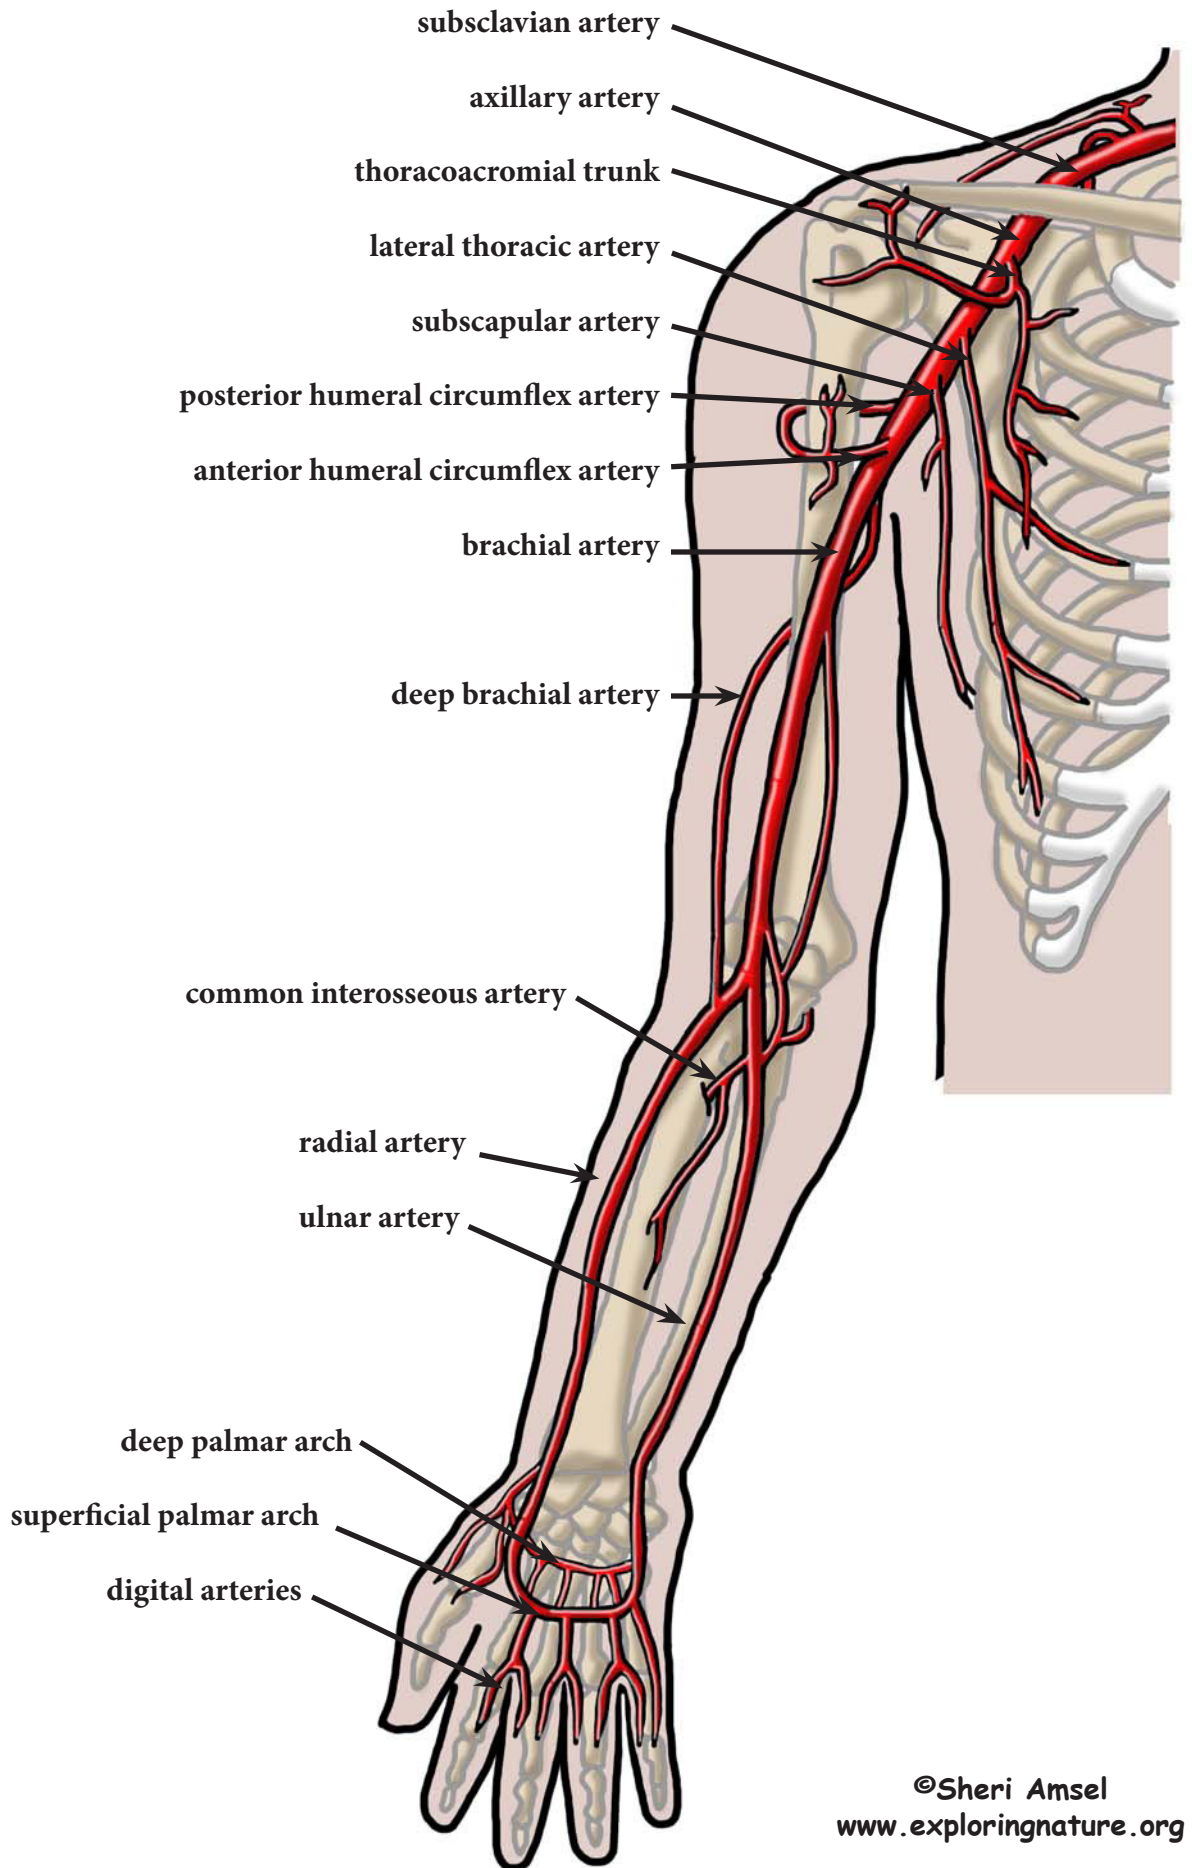

Arteries of the Upper Limb (Shoulder, Arms & Hands)