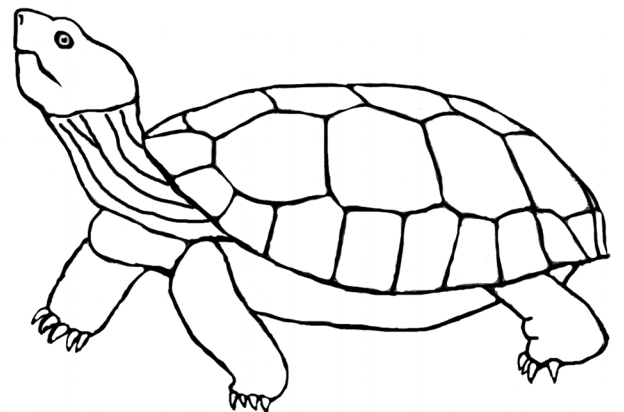

Draw and Color an American Desert

The Sonoran Desert of North America is about 100,000 square miles, covering most of the southern half of Arizona, southeastern California, most of the Baja Peninsula, the Gulf of California islands, and a good portion of the Sonora state of Mexico. It is not the driest of deserts and has some distinctive and interesting plant life including saguaro cactus, barrel cactus, mesquite, creosote bush, palo verde, flowering cacti, agave, claret cup cactus, sage brush, brittlebrush, and yucca. Animals found here include: bobcat, desert jackrabbit, kit fox, desert tortoise, elf owl, coyote, gray fox, great horned owl, Gambel's quail, turkey vulture, kangaroo rat, western diamondback rattlesnake, ringtails cactus mouse, chuckwalla lizard, darkling beetle, fringe-toed lizard, and red-tailed hawk.

Draw an American Desert using the step by step instructions included in the following pages.

Draw the Bobcat

Draw the Kit Fox

Draw the Black-tailed Jackrabbit

Draw the Kangaroo Rat

Draw the Turkey Vulture

Draw the Roadrunner

Draw the Red-tailed Hawk

Draw the Desert Tortoise

Draw the Western Diamondback Rattlesnake

Draw a Chuckwalla Lizard

Draw the Common Striped Scorpion

Draw the Gambel's Quail

Draw the Coyote

Draw the Great Horned Owl