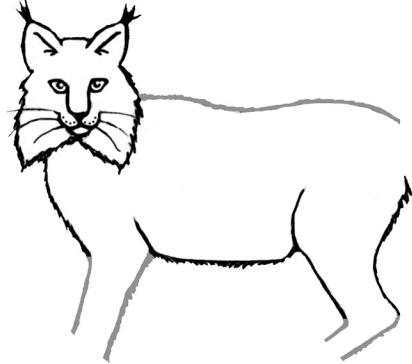

Draw and Color an American Desert

The Sonoran Desert of North America is about 100,000 square miles, covering most of the southern half of Arizona, southeastern California, most of the Baja Peninsula, the Gulf of California islands, and a good portion of the Sonora state of Mexico. It is not the driest of deserts and has some distinctive and interesting plant life including saguaro cactus, barrel cactus, mesquite, creosote bush, palo verde, flowering cacti, agave, claret cup cactus, sage brush, brittlebrush, and yucca. Animals found here include: bobcat, desert jackrabbit, kit fox, desert tortoise, elf owl, coyote, gray fox, great horned owl, Gambel's quail, turkey vulture, kangaroo rat, western diamondback rattlesnake, ringtails cactus mouse, chuckwalla lizard, darkling beetle, fringe-toed lizard, and red-tailed hawk.

Draw an American Desert using the step by step instructions included in the following pages.

Draw the Bobcat

Draw the Kit Fox

Draw the Black-tailed Jackrabbit

Draw the Kangaroo Rat

Draw the Turkey Vulture

Draw the Roadrunner