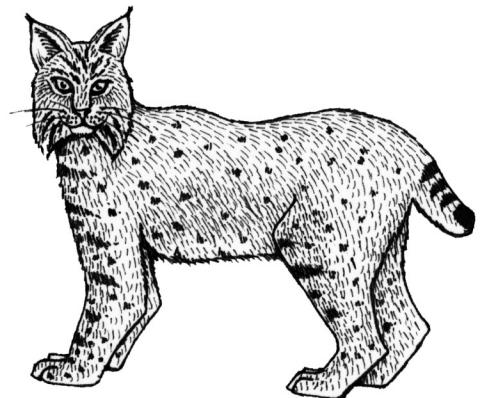

Draw and Color an American Desert

The Sonoran Desert of North America is about 100,000 square miles, covering most of the southern half of Arizona, southeastern California, most of the Baja Peninsula, the Gulf of California islands, and a good portion of the Sonora state of Mexico. It is not the driest of deserts and has some distinctive and interesting plant life including saguaro cactus, barrel cactus, mesquite, creosote bush, palo verde, flowering cacti, agave, claret cup cactus, sage brush, brittlebrush, and yucca. Animals found here include: bobcat, desert jackrabbit, kit fox, desert tortoise, elf owl, coyote, gray fox, great horned owl, Gambel's quail, turkey vulture, kangaroo rat, western diamondback rattlesnake, ringtails cactus mouse, chuckwalla lizard, darkling beetle, fringe-toed lizard, and red-tailed hawk.

Draw an American Desert using the step by step instructions included in the following pages.

Draw the Bobcat

Draw the Kit Fox

Draw the Black-tailed Jackrabbit

Draw the Kangaroo Rat

Draw the Turkey Vulture

Draw the Roadrunner