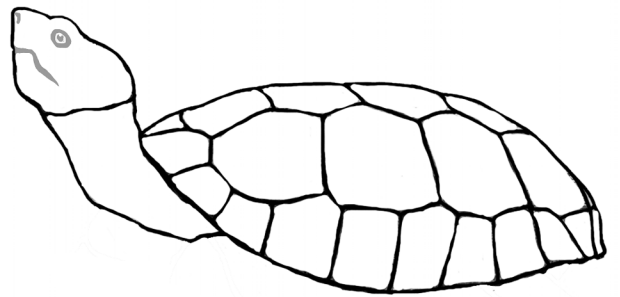

Draw and Color an American Desert

The Sonoran Desert of North America is about 100,000 square miles, covering most of the southern half of Arizona, southeastern California, most of the Baja Peninsula, the Gulf of California islands, and a good portion of the Sonora state of Mexico. It is not the driest of deserts and has some distinctive and interesting plant life including saguaro cactus, barrel cactus, mesquite, creosote bush, palo verde, flowering cacti, agave, claret cup cactus, sage brush, brittlebrush, and yucca. Animals found here include: bobcat, desert jackrabbit, kit fox, desert tortoise, elf owl, coyote, gray fox, great horned owl, Gambel's quail, turkey vulture, kangaroo rat, western diamondback rattlesnake, ringtails cactus mouse, chuckwalla lizard, darkling beetle, fringe-toed lizard, and red-tailed hawk.

Draw an American Desert using the step by step instructions included in the following pages.

Draw the Bobcat

Draw the Kit Fox

Draw the Black-tailed Jackrabbit

Draw the Kangaroo Rat

Draw the Turkey Vulture

Draw the Roadrunner

Draw the Red-tailed Hawk

Draw the Desert Tortoise

Draw the Western Diamondback Rattlesnake

Draw a Chuckwalla Lizard

Draw the Common Striped Scorpion

Draw the Gambel's Quail

Draw the Coyote

Draw the Great Horned Owl