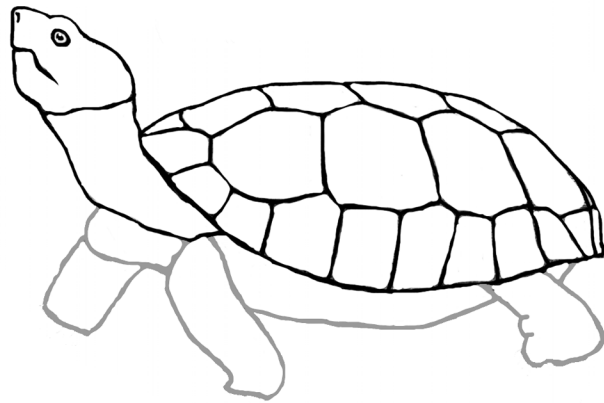

Draw and Color an American Desert

The Sonoran Desert of North America is about 100,000 square miles, covering most of the southern half of Arizona, southeastern California, most of the Baja Peninsula, the Gulf of California islands, and a good portion of the Sonora state of Mexico. It is not the driest of deserts and has some distinctive and interesting plant life including saguaro cactus, barrel cactus, mesquite, creosote bush, palo verde, flowering cacti, agave, claret cup cactus, sage brush, brittlebrush, and yucca. Animals found here include: bobcat, desert jackrabbit, kit fox, desert tortoise, elf owl, coyote, gray fox, great horned owl, Gambel's quail, turkey vulture, kangaroo rat, western diamondback rattlesnake, ringtails cactus mouse, chuckwalla lizard, darkling beetle, fringe-toed lizard, and red-tailed hawk.

Draw an American Desert using the step by step instructions included in the following pages.

Draw the Bobcat

Draw the Kit Fox

Draw the Black-tailed Jackrabbit

Draw the Kangaroo Rat

Draw the Turkey Vulture

Draw the Roadrunner

Draw the Red-tailed Hawk

Draw the Desert Tortoise

Draw the Western Diamondback Rattlesnake

Draw a Chuckwalla Lizard

Draw the Common Striped Scorpion

Draw the Gambel's Quail

Draw the Coyote

Draw the Great Horned Owl