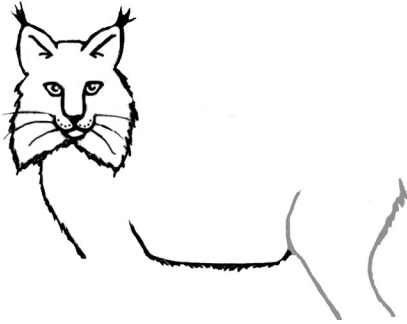

Draw and Color an American Desert

The Sonoran Desert of North America is about 100,000 square miles, covering most of the southern half of Arizona, southeastern California, most of the Baja Peninsula, the Gulf of California islands, and a good portion of the Sonora state of Mexico. It is not the driest of deserts and has some distinctive and interesting plant life including saguaro cactus, barrel cactus, mesquite, creosote bush, palo verde, flowering cacti, agave, claret cup cactus, sage brush, brittlebrush, and yucca. Animals found here include: bobcat, desert jackrabbit, kit fox, desert tortoise, elf owl, coyote, gray fox, great horned owl, Gambel's quail, turkey vulture, kangaroo rat, western diamondback rattlesnake, ringtails cactus mouse, chuckwalla lizard, darkling beetle, fringe-toed lizard, and red-tailed hawk.

Draw an American Desert using the step by step instructions included in the following pages.

Draw the Bobcat

Draw the Kit Fox

Draw the Black-tailed Jackrabbit

Draw the Kangaroo Rat

Draw the Turkey Vulture

Draw the Roadrunner