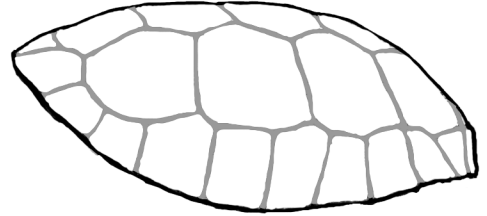

Draw and Color an American Desert

The Sonoran Desert of North America is about 100,000 square miles, covering most of the southern half of Arizona, southeastern California, most of the Baja Peninsula, the Gulf of California islands, and a good portion of the Sonora state of Mexico. It is not the driest of deserts and has some distinctive and interesting plant life including saguaro cactus, barrel cactus, mesquite, creosote bush, palo verde, flowering cacti, agave, claret cup cactus, sage brush, brittlebrush, and yucca. Animals found here include: bobcat, desert jackrabbit, kit fox, desert tortoise, elf owl, coyote, gray fox, great horned owl, Gambel's quail, turkey vulture, kangaroo rat, western diamondback rattlesnake, ringtails cactus mouse, chuckwalla lizard, darkling beetle, fringe-toed lizard, and red-tailed hawk.

Draw an American Desert using the step by step instructions included in the following pages.

Draw the Bobcat

Draw the Kit Fox

Draw the Black-tailed Jackrabbit

Draw the Kangaroo Rat

Draw the Turkey Vulture

Draw the Roadrunner

Draw the Red-tailed Hawk

Draw the Desert Tortoise

Draw the Western Diamondback Rattlesnake

Draw a Chuckwalla Lizard

Draw the Common Striped Scorpion

Draw the Gambel's Quail

Draw the Coyote

Draw the Great Horned Owl