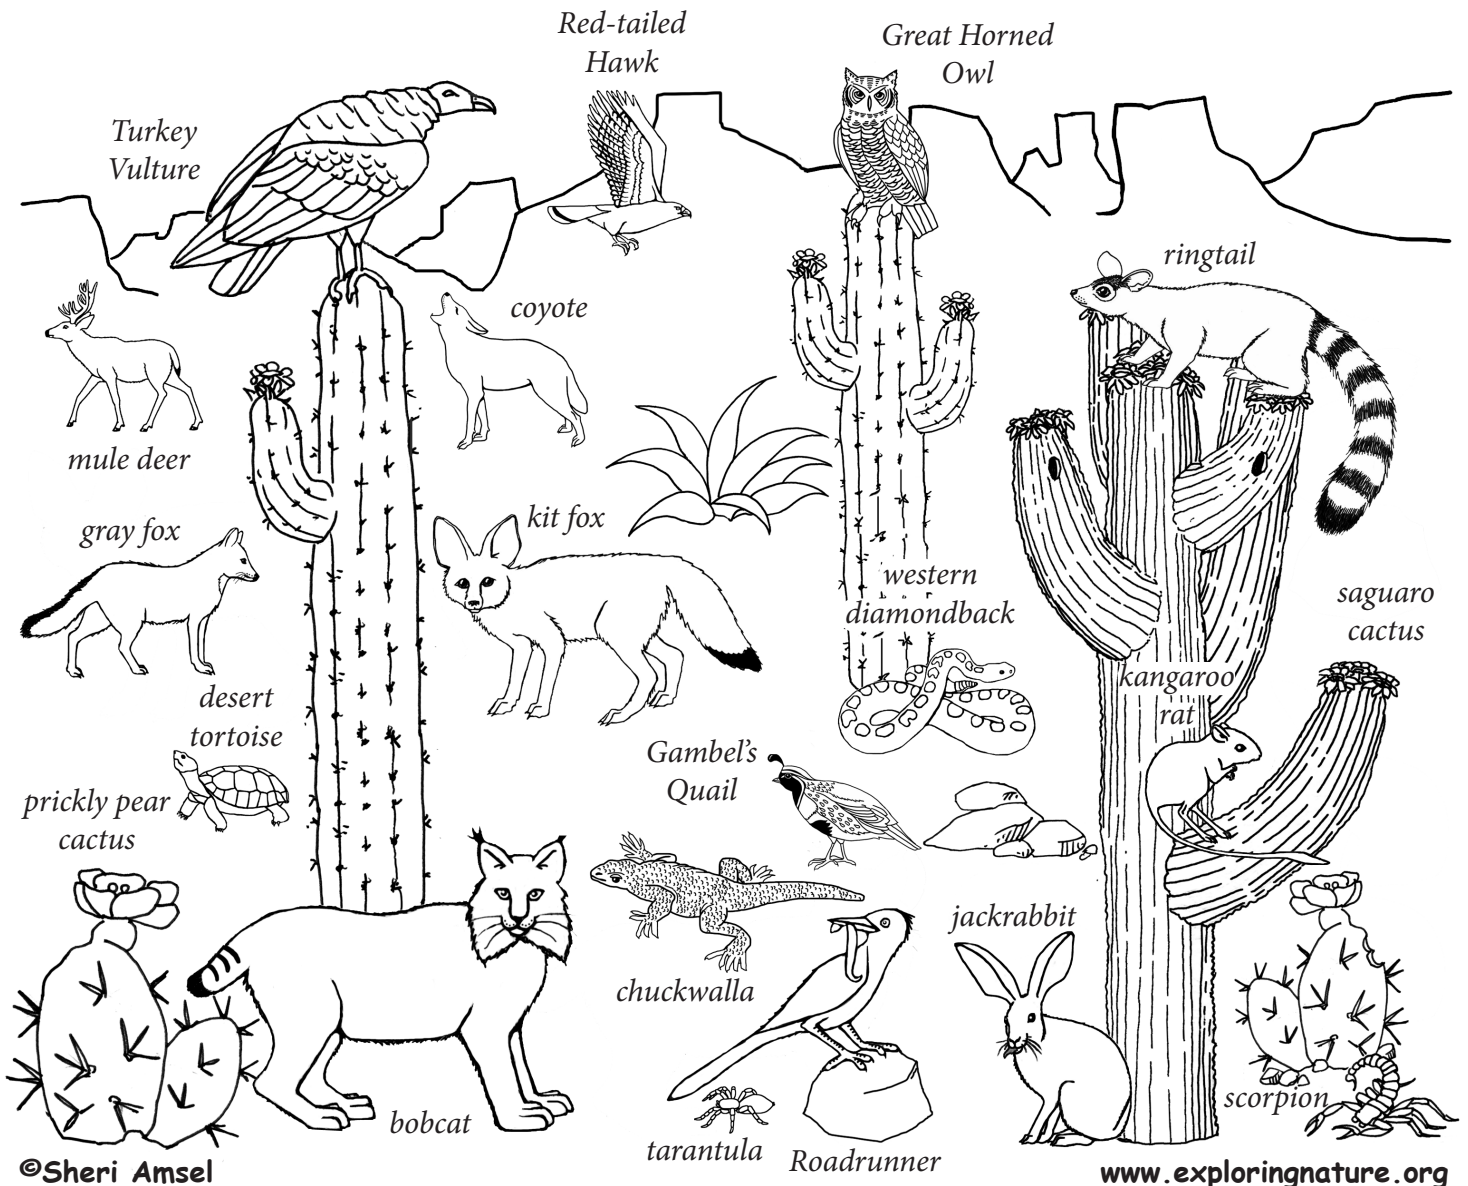

Draw and Color an American Desert

The Sonoran Desert of North America is about 100,000 square miles, covering most of the southern half of Arizona, southeastern California, most of the Baja Peninsula, the Gulf of California islands, and a good portion of the Sonora state of Mexico. It is not the driest of deserts and has some distinctive and interesting plant life including saguaro cactus, barrel cactus, mesquite, creosote bush, palo verde, flowering cacti, agave, claret cup cactus, sage brush, brittlebrush, and yucca. Animals found here include: bobcat, desert jackrabbit, kit fox, desert tortoise, elf owl, coyote, gray fox, great horned owl, Gambel's quail, turkey vulture, kangaroo rat, western diamondback rattlesnake, ringtails cactus mouse, chuckwalla lizard, darkling beetle, fringe-toed lizard, and red-tailed hawk.

Draw an American Desert using the step by step instructions included in the following pages.

Draw the Bobcat

Draw the Kit Fox

Draw the Black-tailed Jackrabbit

Draw the Kangaroo Rat

Draw the Turkey Vulture

Draw the Roadrunner

Draw the Red-tailed Hawk

Draw the Desert Tortoise

Draw the Western Diamondback Rattlesnake

Draw a Chuckwalla Lizard

Draw the Common Striped Scorpion

Draw the Gambel's Quail

Draw the Coyote

Draw the Great Horned Owl

Draw the Gray Fox

Draw the Tarantula

Draw the Mule Deer

Draw the Ringtail