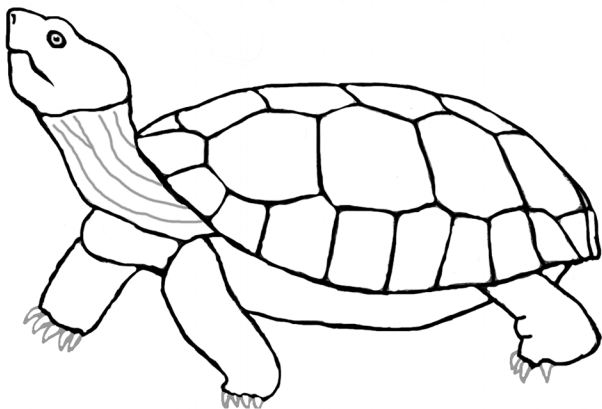

Draw and Color an American Desert

The Sonoran Desert of North America is about 100,000 square miles, covering most of the southern half of Arizona, southeastern California, most of the Baja Peninsula, the Gulf of California islands, and a good portion of the Sonora state of Mexico. It is not the driest of deserts and has some distinctive and interesting plant life including saguaro cactus, barrel cactus, mesquite, creosote bush, palo verde, flowering cacti, agave, claret cup cactus, sage brush, brittlebrush, and yucca. Animals found here include: bobcat, desert jackrabbit, kit fox, desert tortoise, elf owl, coyote, gray fox, great horned owl, Gambel's quail, turkey vulture, kangaroo rat, western diamondback rattlesnake, ringtails cactus mouse, chuckwalla lizard, darkling beetle, fringe-toed lizard, and red-tailed hawk.

Draw an American Desert using the step by step instructions included in the following pages.

Draw the Bobcat

Draw the Kit Fox

Draw the Black-tailed Jackrabbit

Draw the Kangaroo Rat

Draw the Turkey Vulture

Draw the Roadrunner

Draw the Red-tailed Hawk

Draw the Desert Tortoise

Draw the Western Diamondback Rattlesnake

Draw a Chuckwalla Lizard

Draw the Common Striped Scorpion

Draw the Gambel's Quail

Draw the Coyote

Draw the Great Horned Owl