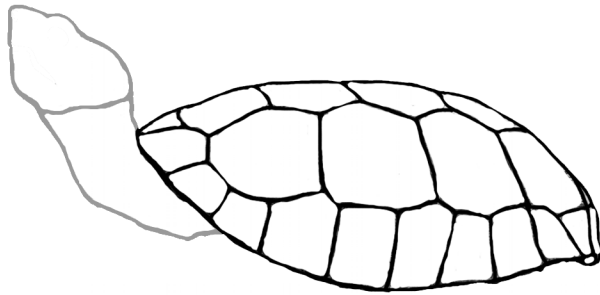

Draw and Color an American Desert

The Sonoran Desert of North America is about 100,000 square miles, covering most of the southern half of Arizona, southeastern California, most of the Baja Peninsula, the Gulf of California islands, and a good portion of the Sonora state of Mexico. It is not the driest of deserts and has some distinctive and interesting plant life including saguaro cactus, barrel cactus, mesquite, creosote bush, palo verde, flowering cacti, agave, claret cup cactus, sage brush, brittlebrush, and yucca. Animals found here include: bobcat, desert jackrabbit, kit fox, desert tortoise, elf owl, coyote, gray fox, great horned owl, Gambel's quail, turkey vulture, kangaroo rat, western diamondback rattlesnake, ringtails cactus mouse, chuckwalla lizard, darkling beetle, fringe-toed lizard, and red-tailed hawk.

Draw an American Desert using the step by step instructions included in the following pages.

Draw the Bobcat

Draw the Kit Fox

Draw the Black-tailed Jackrabbit

Draw the Kangaroo Rat

Draw the Turkey Vulture

Draw the Roadrunner

Draw the Red-tailed Hawk

Draw the Desert Tortoise

Draw the Western Diamondback Rattlesnake

Draw a Chuckwalla Lizard

Draw the Common Striped Scorpion

Draw the Gambel's Quail

Draw the Coyote

Draw the Great Horned Owl