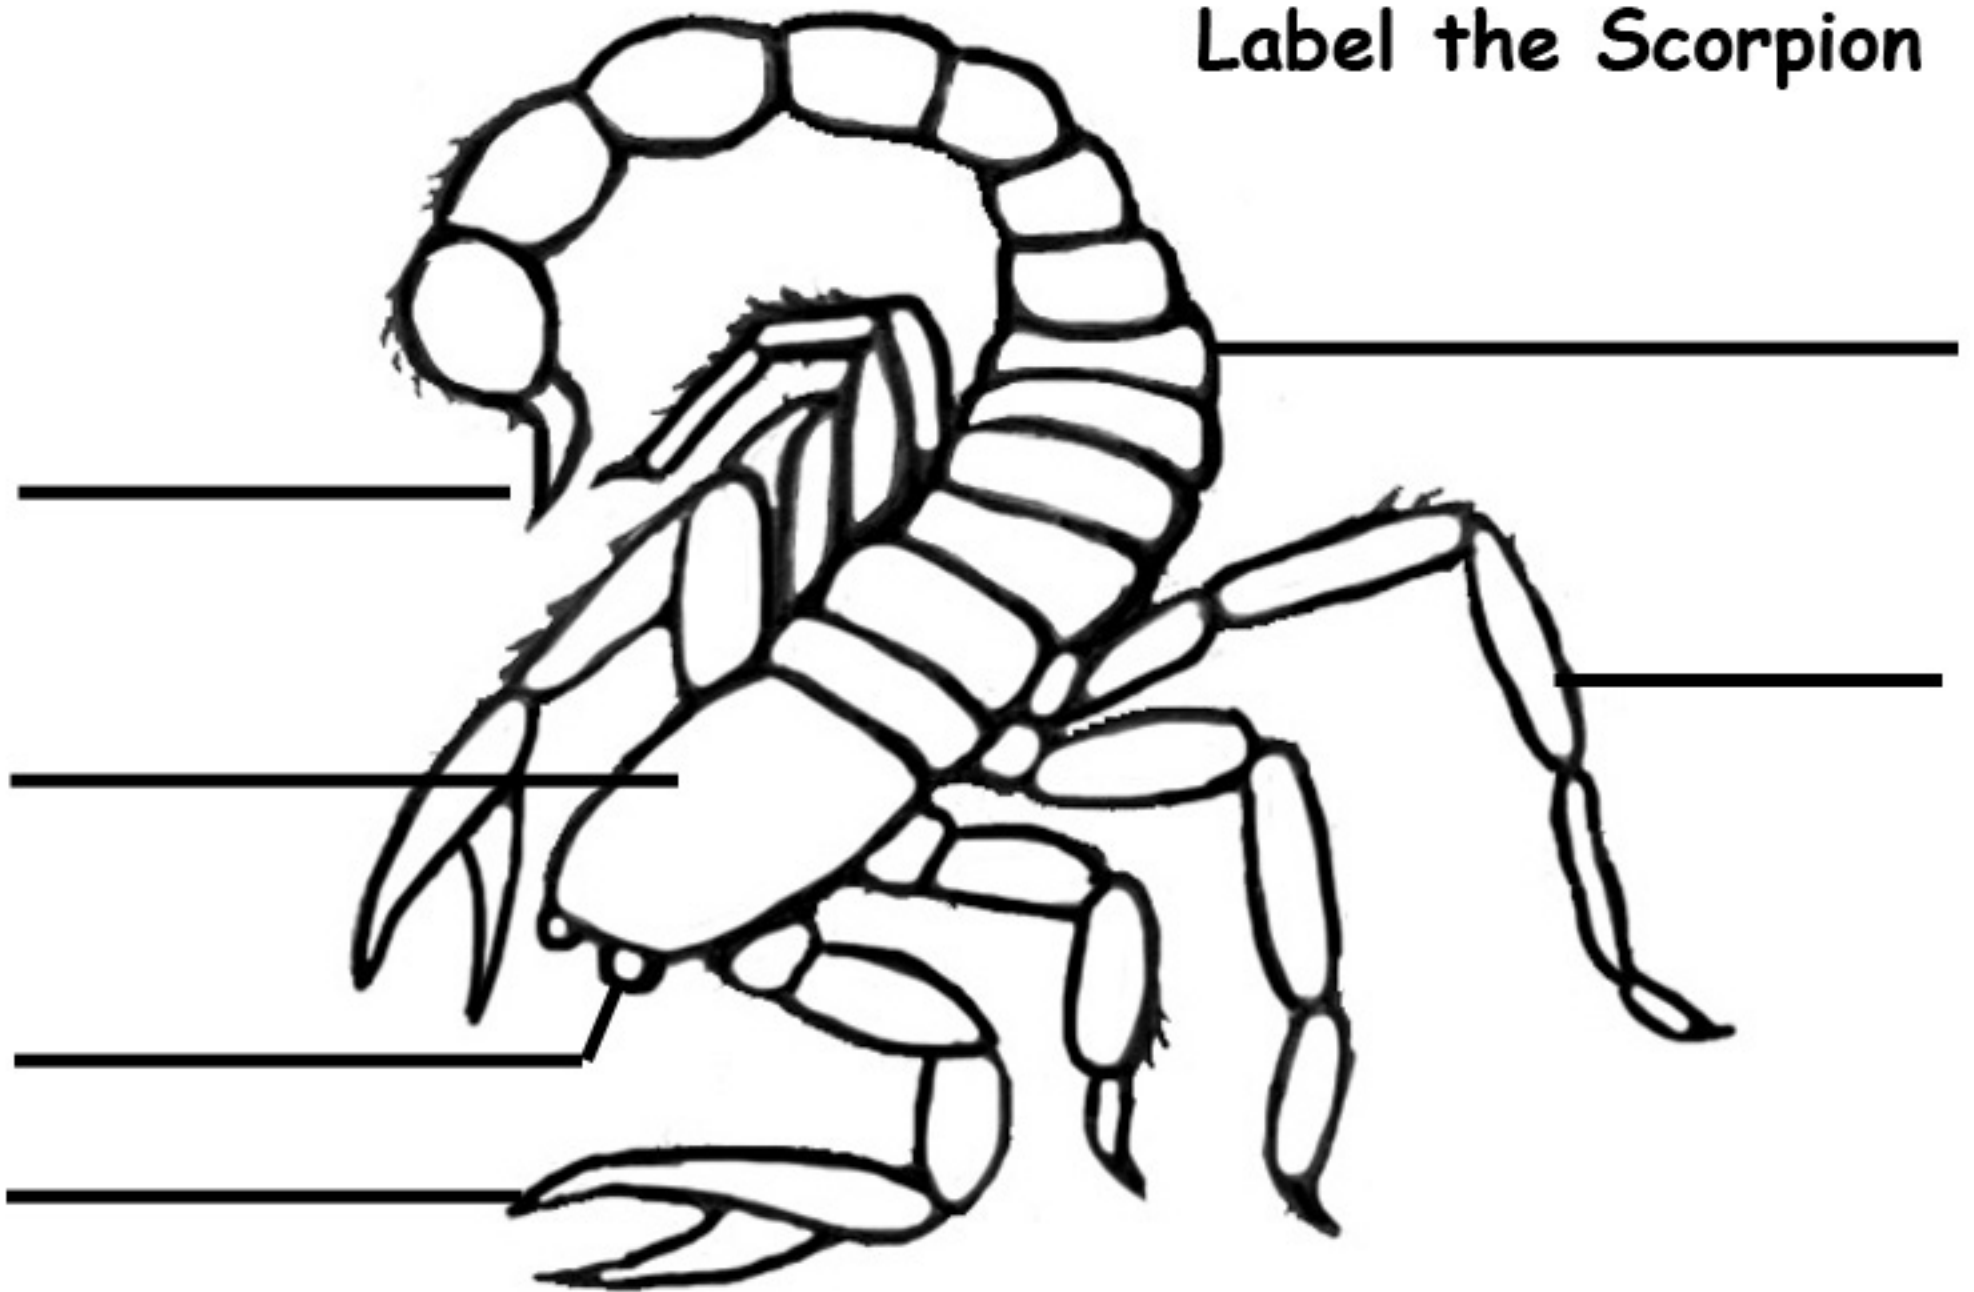

# Label the Scorpion

# Common Striped Scorpion

*Centruroides vittatus*

curved tail has a stinger at the end with venom to paralyse prey

two wide, dark stripes on upper abdomen (middle section)

dark triangle-shaped mark on the front of the head

front legs have strong pincers for catching prey