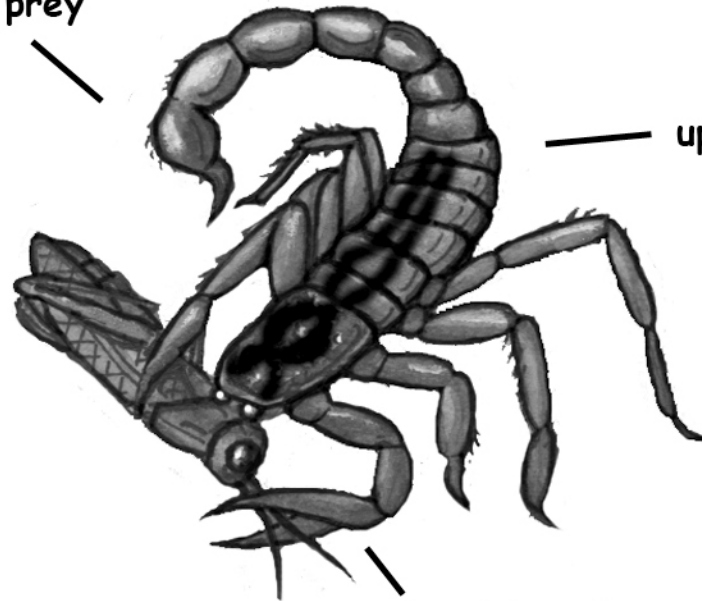

# Label the Scorpion

# Common Striped Scorpion

*Centruroides vittatus*

curved tail has a stinger at the end with venom to paralyse prey

two wide, dark stripes on upper abdomen (middle section)

dark triangle-shaped mark on the front of the head

front legs have strong pincers for catching prey