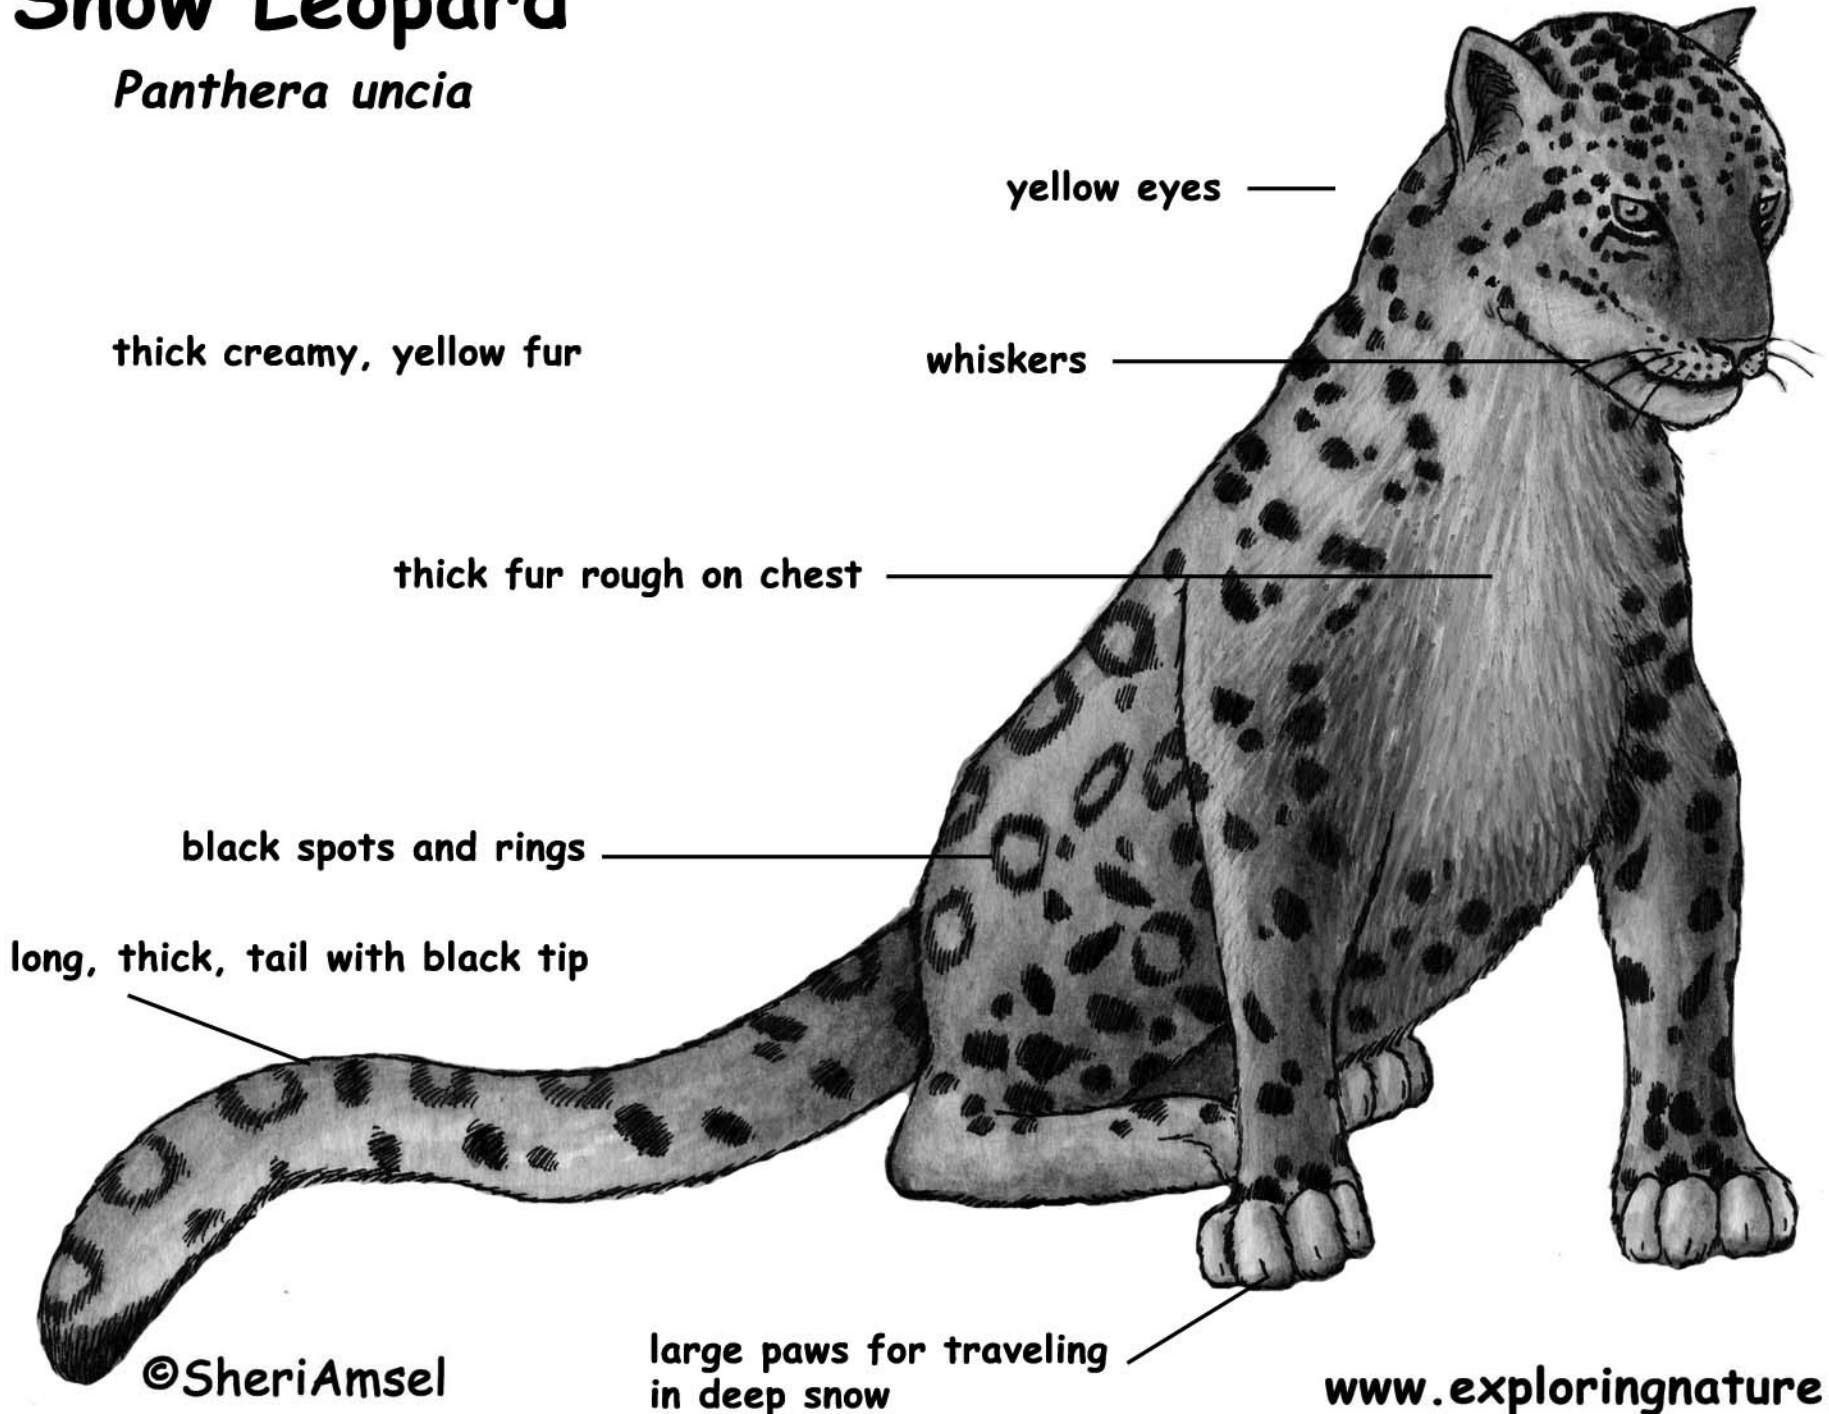

# Label the Snow Leopard

# Snow Leopard

*Panthera uncia*

yellow eyes —

thick creamy, yellow fur

whiskers —

thick fur rough on chest —

black spots and rings —

long, thick, tail with black tip

large paws for traveling  
in deep snow

©SheriAmsel

[www.exploringnature.org](http://www.exploringnature.org)