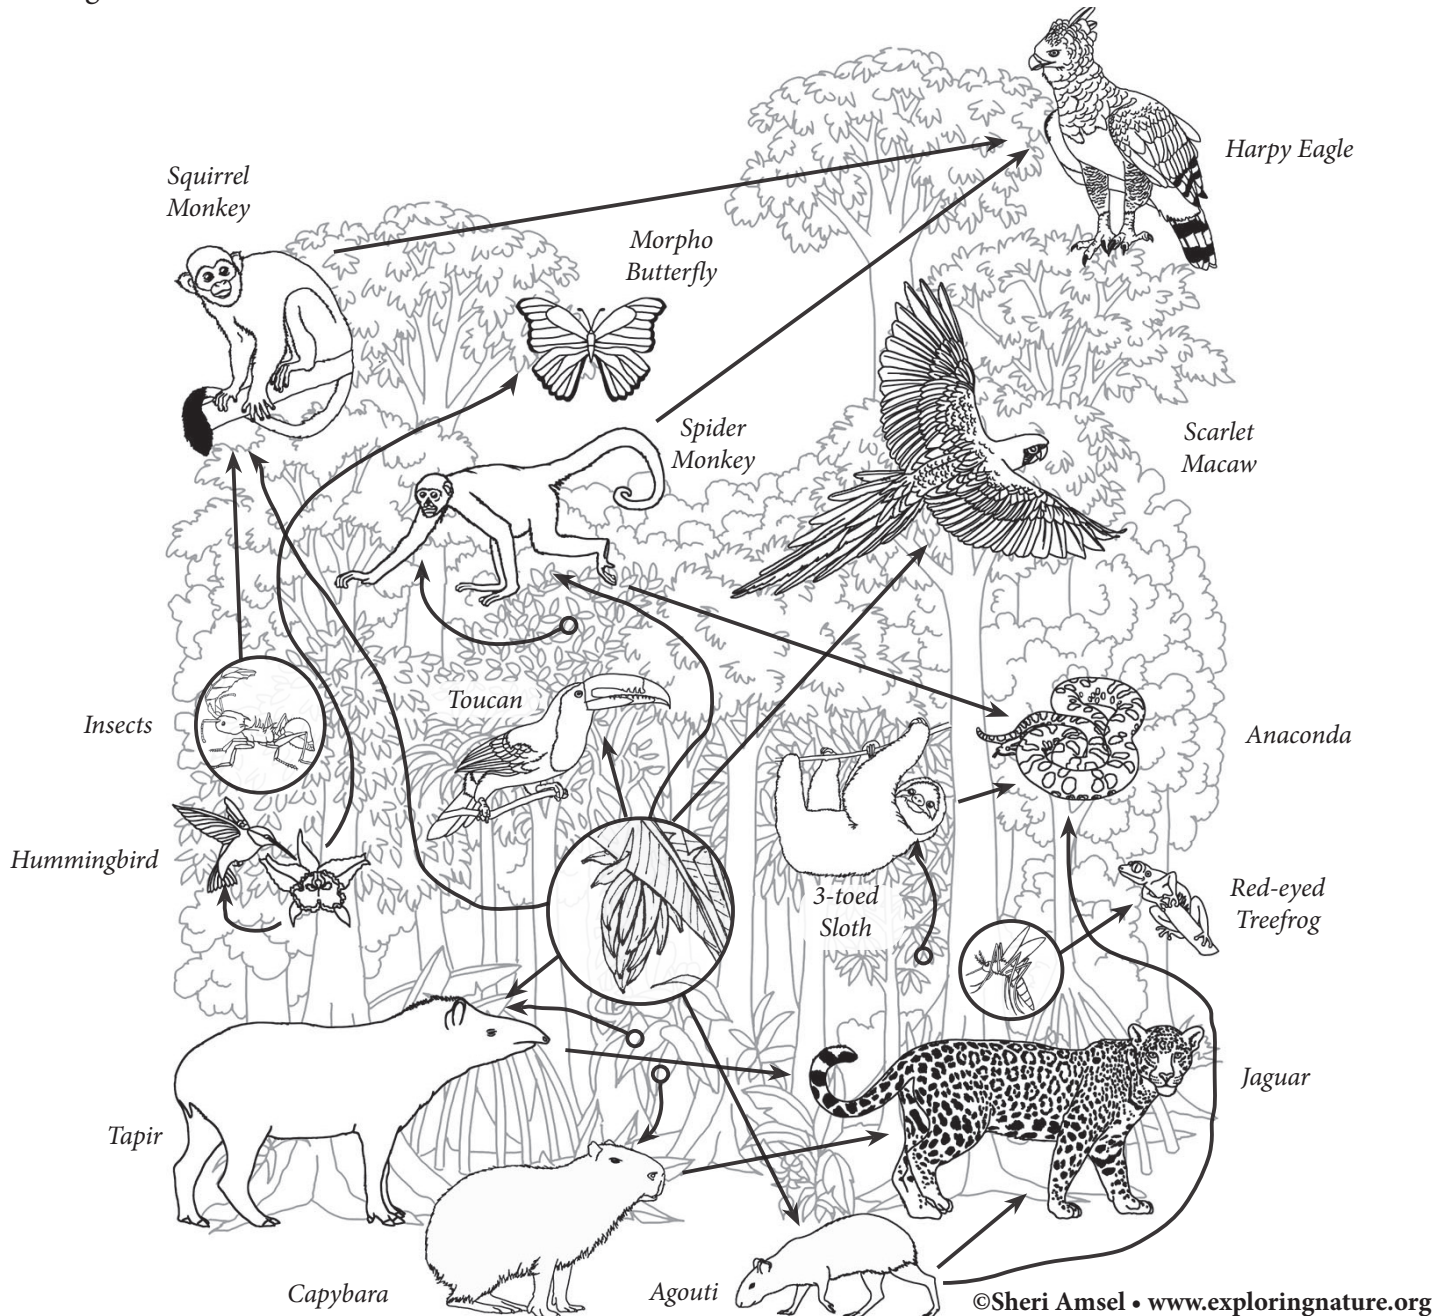

Amazon Rainforest Food Web

Amazon Rainforest Food Web

Amazon Rainforest Food Web - Short Answer

Name the Animals and Plants that Fit into the Parts of the Food Web:

Producers _____

Primary Consumers _____

Secondary Consumers _____

Name the Animals with Each Type of Diet: Herbivores _____

Carnivores _____

Omnivores _____

Scavengers/Detritivores _____

Amazon Rainforest Food Web - Short Answer KEY

Name the Animals and Plants that Fit into the Parts of the Food Web:

Producers Leaves, Vines, Plants

Primary Consumers Tapir, Sloth, Squirrel Monkey, Spider Monkey, Agouti, Toucan, Macaw, Hummingbird, Butterfly

Secondary Consumers Jaguar, Harpy Eagle, Anaconda, Tree Frog

Name the Animals with Each Type of Diet: Herbivores Tapir, Sloth, Squirrel Monkey, Spider Monkey, Agouti, Toucan, Macaw, Hummingbird, Butterfly

Carnivores Jaguar, Harpy Eagle, Anaconda,

Omnivores Squirrel Monkey, Spider Monkey