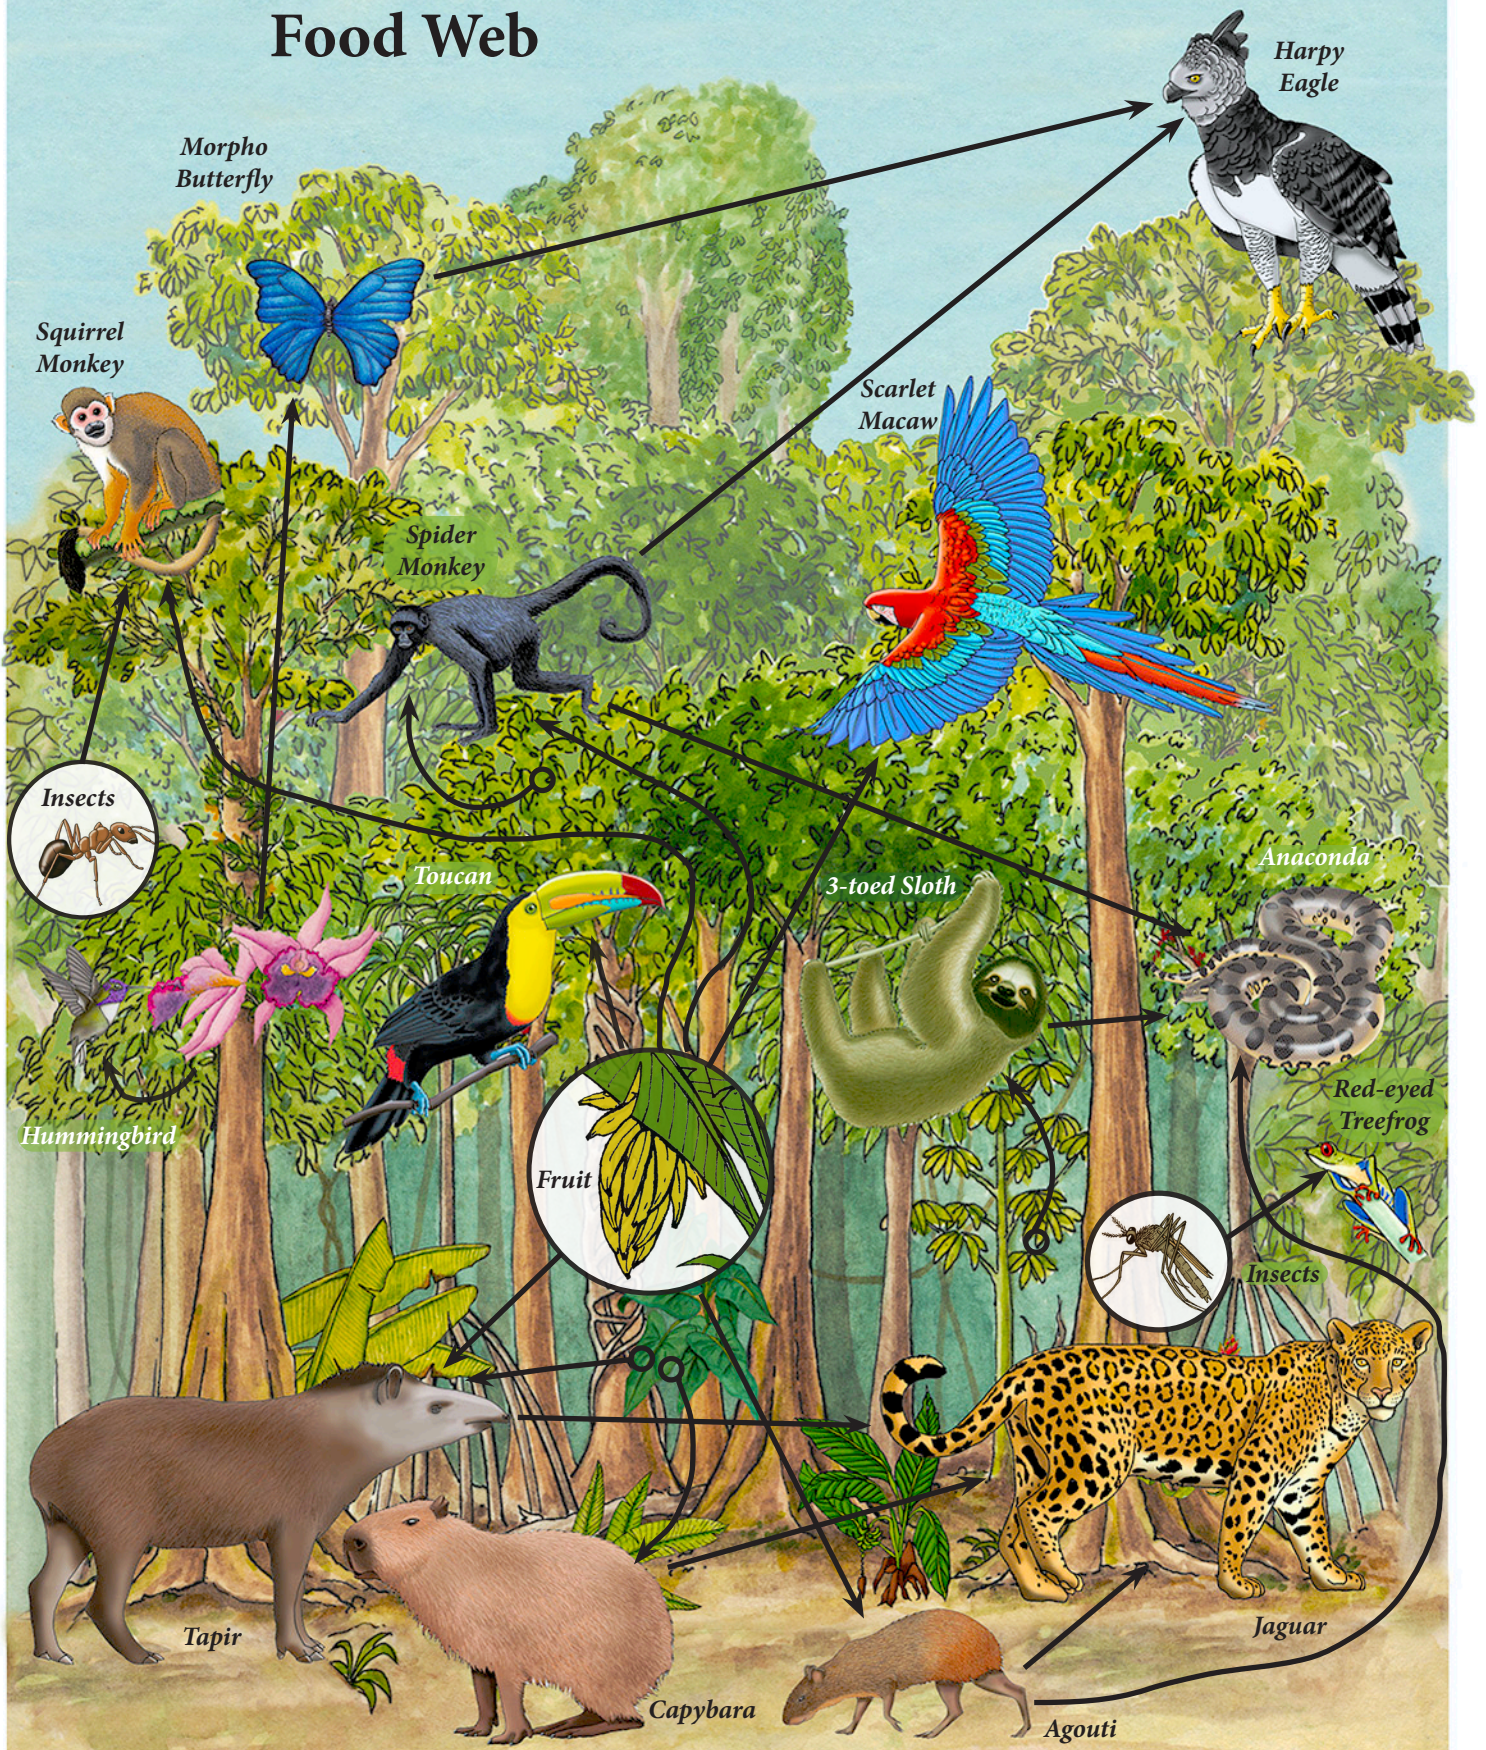

Amazon Rainforest Food Web

Amazon Rainforest Food Web

Amazon Rainforest Food Web - Short Answer

Name the Animals and Plants that Fit into the Parts of the Food Web:

Producers _____

Primary Consumers _____

Secondary Consumers _____

Name the Animals with Each Type of Diet: Herbivores _____

Carnivores _____

Omnivores _____

Scavengers/Detritivores _____

Amazon Rainforest Food Web - Short Answer KEY

Name the Animals and Plants that Fit into the Parts of the Food Web:

Producers Leaves, Vines, Plants

Primary Consumers Tapir, Sloth, Squirrel Monkey, Spider Monkey, Agouti, Toucan, Macaw, Hummingbird, Butterfly

Secondary Consumers Jaguar, Harpy Eagle, Anaconda, Tree Frog

Name the Animals with Each Type of Diet: Herbivores Tapir, Sloth, Squirrel Monkey, Spider Monkey, Agouti, Toucan, Macaw, Hummingbird, Butterfly

Carnivores Jaguar, Harpy Eagle, Anaconda,

Omnivores Squirrel Monkey, Spider Monkey